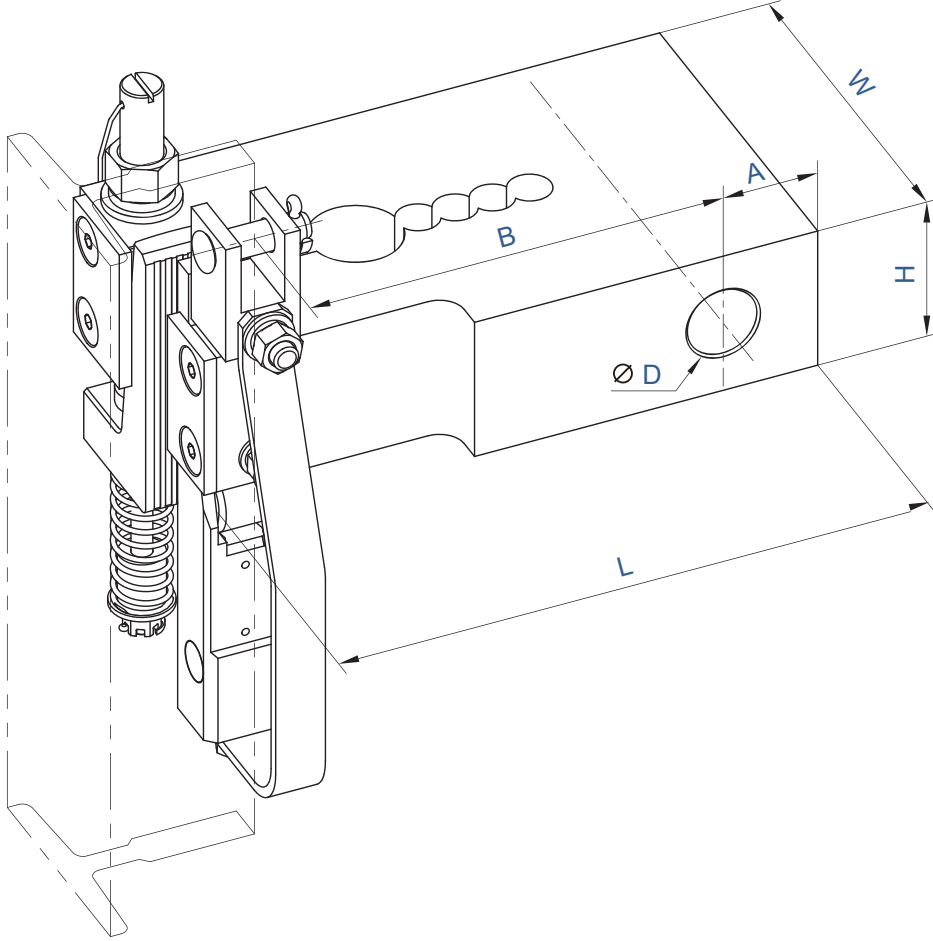

LKS F1 10

Arayüz Interface	Çalışma Hızı Rated Speed (m/s)	Kilitleme Hızı Tripping Speed (m/s)	Kapasite Permitted P+Q (kg)	Ray Geniřlięi Rail Width (mm)	Ray Tipi Rail Lubrica- tion	A	B	D	L	W	H	Sertifika Certifications
A	0.25 ~2.5	0.29~3.22	4000~7000	15.88/16/19	Oil	38	158.5	28	238	138	60	GB/CE
	2.5 ~3.0	0.29~3.83	2800~6300	15.88/16/19	Dry							
	3.5 ~4.0	0.29~5.06	2800~6300	15.88/16/19	Dry							
B	0.25 ~2.5	0.29~3.22	2800~5200	15.88/16	Oil	22	141	22	197	94	50	GB/CE
	0.25 ~2.5	0.29~3.22	2600~4200	15.88/16	Dry							
C	0.25 ~2.5	0.29~3.22	1600~3200	9/10/15.88/16	Oil	22	141	22	197	81	50	GB/CE
	0.25 ~2.5	0.29~3.22	1600~3200	9/10/15.88/16	Dry							
D	0.25 ~2.5	0.29~3.22	650~2000	9/10/15.88/16	Oil	22	141	22	197	81	50	GB/CE
	0.25 ~2.5	0.29~3.22	650~2000	9/10/15.88/16	Dry